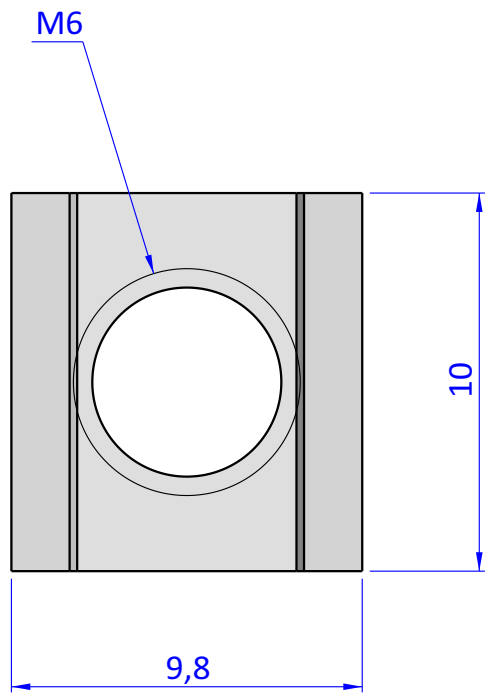

THE PROPERTY OF THE DRAWING IS ESTABLISHED BY LAW. IT IS FORBIDDEN TO PRODUCE OR SHOW IT TO THIRD PART. WITHOUT A WRITTEN AGREEMENT.

Item	Name	Q.ty
1	GWP.6LM	1

DESIGNED FROM	FPS Automation	REVIEW	A
---------------	----------------	--------	---

DATE	28/09/2021	WEIGHT	0,002kg
------	------------	--------	---------

CODE	CA.GWP.6LM
------	------------

Format A4
UNI 936-76

GENERAL TOLERANCE
UNI - ISO 2768
CLASSE f

DESCRIPTION
-