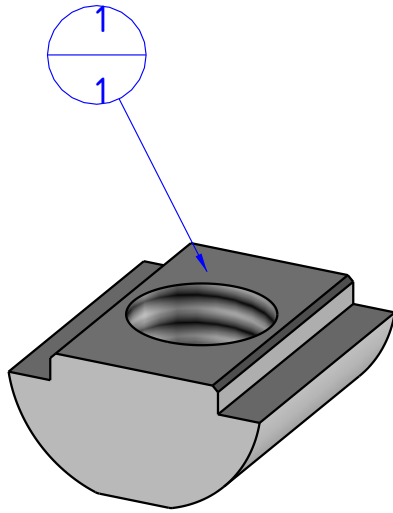

THE PROPERTY OF THE DRAWING IS ESTABLISHED BY LAW. IT IS FORBIDDEN TO PRODUCE OR SHOW IT TO THIRD PART. WITHOUT A WRITTEN AGREEMENT.

Item	Name	Q.ty
1	GWP.6LM	1

DESIGNED FROM	FPS Automation	REVIEW	A
---------------	----------------	--------	---

DATE	28/09/2021	WEIGHT	0,002kg
------	------------	--------	---------

CODE	CA.GWP.6LM
------	------------

Format A4
UNI 936-76

GENERAL TOLERANCE
UNI - ISO 2768
CLASSE f

DESCRIPTION
-